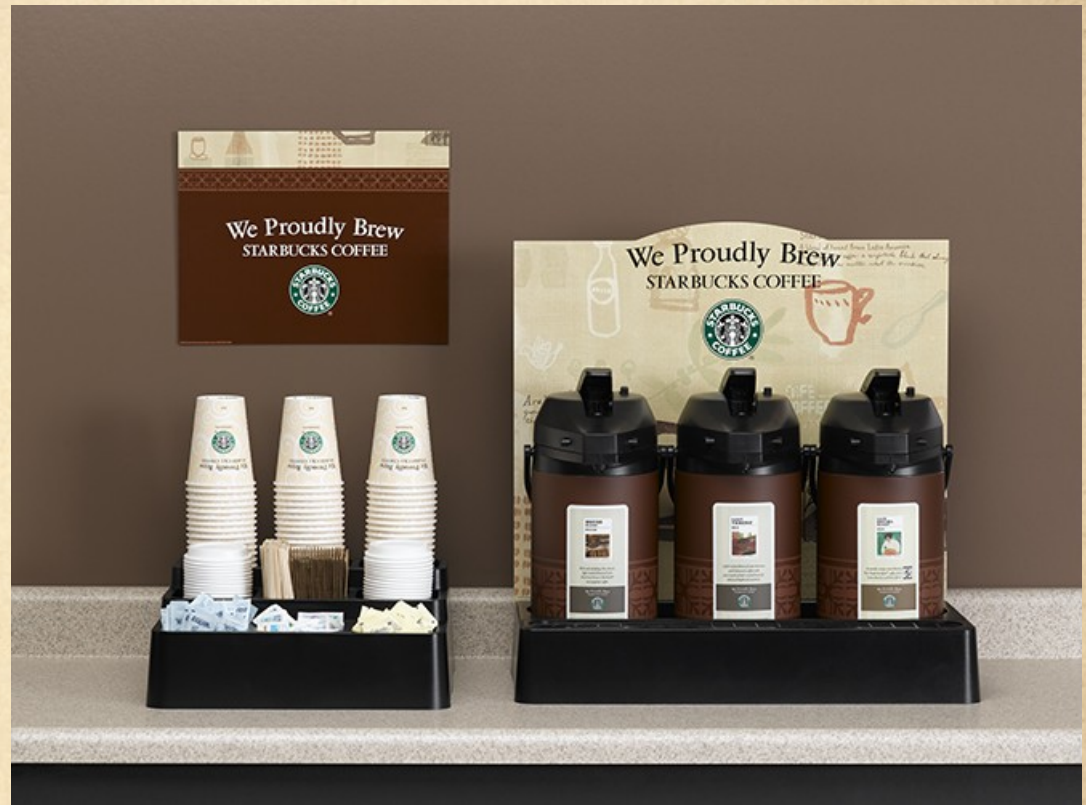

LaRue is a Premier Provider of Starbucks  
coffee

STARBUCKS OFFICE COFFEE

# Starbucks Display Materials

- Dimensions
  - 24” Deep
  - 34” Wide
  - 35” Tall
- Components
  - 2 Multipurpose Risers
  - 2 Drip Trays
  - 2 Cup Condiment Holders
  - 1 We Proudly Brew Sign
  - Labels For Thermoses
  - 1 Tazo Tea Rack

# STARBUCKS PRODUCTS FOR THERMOS BREWERS

- 18 COUNT 2.5 PORTION PACK
- ONE POUND GROUND PER POUND
- TAZO TEAS PER 24 COUNT BOX
- SINGLE SERVE GOURMET HOT COCOA 24 COUNT

# Program Components

- Starbucks Interactive Cup™ Brewer Products
  - Whole bean coffees
    - House blend
    - Sumatra
    - Café Verona
    - Columbia
    - Café Estima \*Fair Trade Certified
    - French Roast
    - Decaf House Blend
    - Decaf Sumatra
    - Decaf Café Verona
  - Starbucks® Gourmet Cocoa Mix.
  - Tazo® Tea with tea rack.
  - Starbucks “*We Proudly Brew*” hot cups.
- Starbucks Interactive Cup™ Brewer Compliments
  - One Starbucks logo carafe to serve freshly brewed pots of coffee.
  - Signature tea rack, condiment and cup holder.
  - Starbucks blend identifiers.